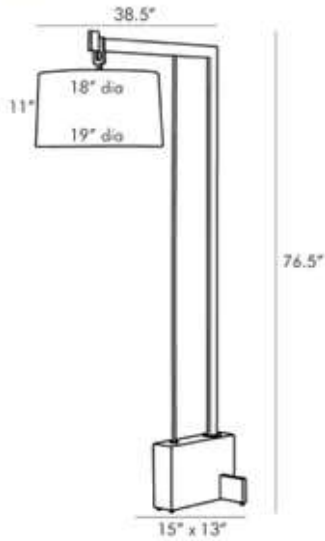

ARTERIOS

Piloti Floor Lamp

#DB79000-885

The Piloti Floor Lamp stands as a strong architectural form beside a sofa or over an end-table. Constructed of rectangular steel, steel dowel and a faux marble base, the composition of materials is a handsome addition to any interior. The far reach of the arm holding the crisp linen shade allows you to feature light directly over a surface.

Approved for Mexico: No

MARKET

Designer: Ray Booth

SHADE

Shade Outer Color: White

Shade Trim: Rolled Edges

Shade Style: Drum

Shade Shape: Round

Shade Outer Material: Linen

Shade Lining Material: Cotton

Shade Lining Color: White

Shade Drop: 1.5

Shade Top Diameter: 18

Shade Side: 11

Shade Bottom Diameter: 19

Shade Diffuser (Y/N): No

Overall Foot Print Dimensions: 13x15
Overall Dimension D: 38.5in
Overall Dimension H: 76.5in
Body Dimension W: 13in
Body Dimension H: 76.5in
Body Dimension D: 15in
Overall Dimension W: 19in

INFO

Intro Date: 10/19/19
Show on Price List: 1
Show on Web: 1
Assembly Required: No
Size will vary: No