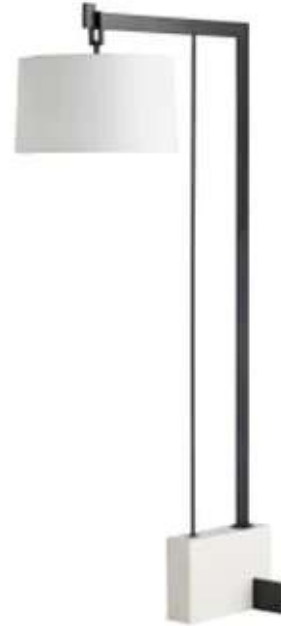

ARTERIOS

Piloti Floor Lamp

#DB79000-885

The Piloti Floor Lamp stands as a strong architectural form beside a sofa or over an end-table. Constructed of rectangular steel, steel dowel and a faux marble base, the composition of materials is a handsome addition to any interior. The far reach of the arm holding the crisp linen shade allows you to feature light directly over a surface.

GENERAL

Appearance Finish: Black, Faux Marble, Powder Coated Bronze

CERT Approved for: Australia, Canada, Mexico, New Zealand

APPEARANCE

Top Coat/Sealant: Yes

Finish will vary: No

Modifiable: No

APPEARANCE_RELATED: Piloti

Approved for Mexico: No

MARKET

Designer: Ray Booth

SHADE

Shade Outer Color: White

Shade Trim: Rolled Edges

Shade Style: Drum

Shade Shape: Round

Shade Outer Material: Linen

Shade Lining Material: Cotton

Shade Lining Color: White

Shade Drop: 1.5

Shade Top Diameter: 18

Shade Side: 11

Shade Bottom Diameter: 19

Shade Diffuser (Y/N): No