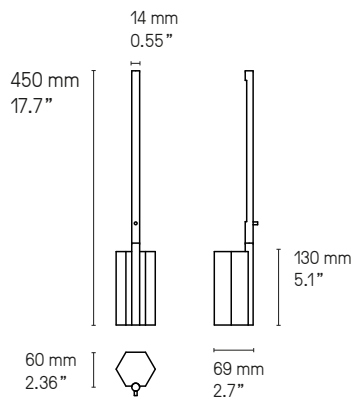

Lampe de table – Table lamp

Lampe de table – Table lamp Link SB