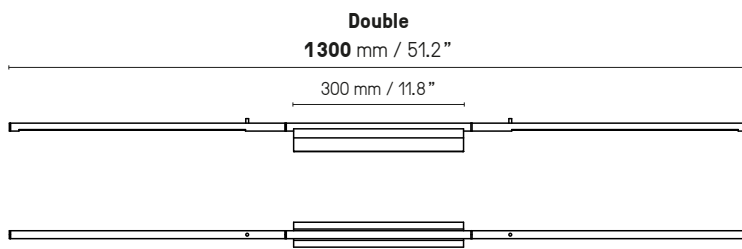

Liseuses murales – Reading wall lights

Longueurs sur mesure possibles.

Retrouvez les variantes salle de bain (IP44) de ces modèles p.166
Custom dimensions available upon request.

You will find the bathroom variants (IP44) of these designs p.166

**UL Version
fitted plate
to cover outlet
power box**

115 mm
4.5"