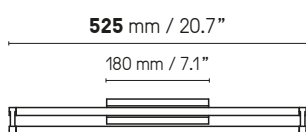

Appliques – Wall lights