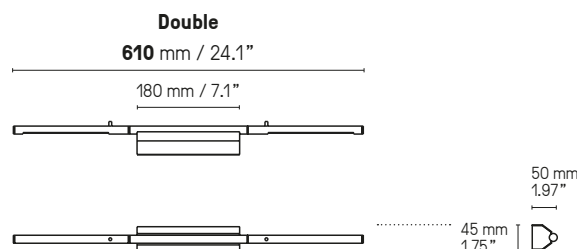

Liseuses murales – Reading wall lights

Longueurs sur mesure possibles.

Retrouvez les variantes salle de bain (IP44) de ces modèles p.166
Custom dimensions available upon request.

You will find the bathroom variants (IP44) of these designs p.166

**UL Version
fitted plate
to cover outlet
power box**

115 mm
4.5"