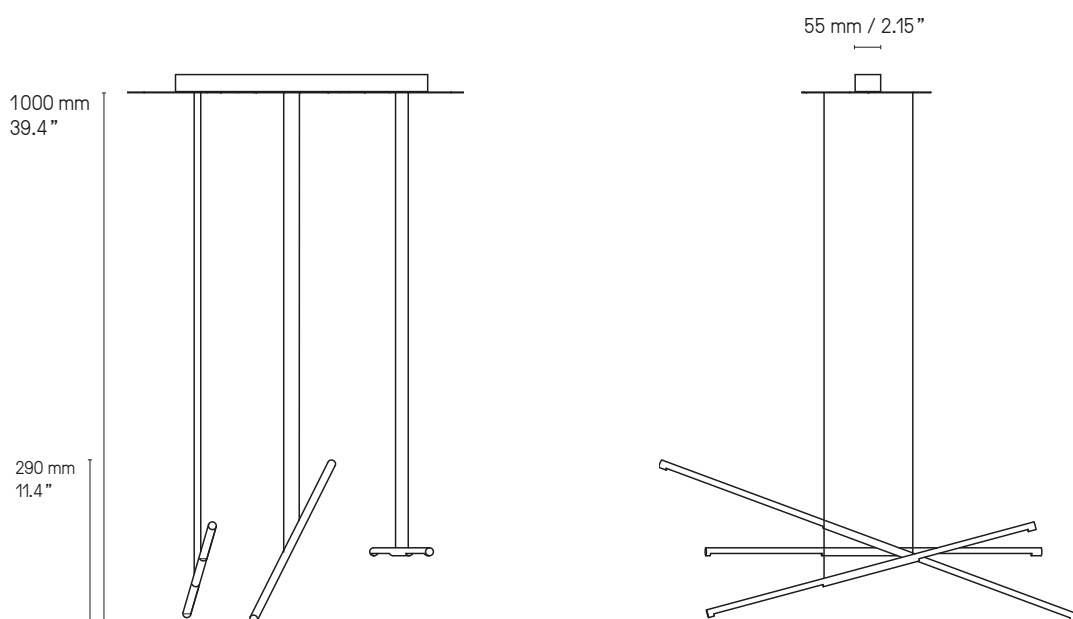

LINK

DESIGNED BY ÉMILIE CATHELINÉAU

Sobre et minimaliste, la collection *Link* encadre la lumière. Selon l'orientation du luminaire, la ligne épurée s'inscrit dans l'espace vertical et horizontal.

Simple and minimalist, the *Link* collection frames the light. Depending on the position of the light, the refined line can be fitted vertically or horizontally.

The wall light is adjustable in 2 ways. The front LED bar can be spinned around to diffuse the light in any direction and the rectangular frame can be flipped up and down when the light is positioned horizontally, and side to side when positioned vertically.

Lampadaire – Floor lamp Link SB

© Alexander Volodin & Ivan Erofeev
for Arch(e)type – Supplier GK Concept

Lampe de table – Table lamp

Lampe de table – Table lamp Link SB

Suspension – Pendant

La longueur des câbles est réglable à l'installation.
The height of the cables can be adjusted during installation.