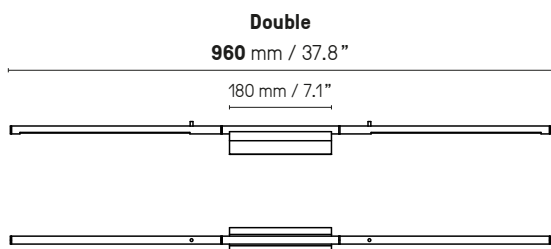

Liseuses murales – Reading wall lights

Longueurs sur mesure possibles.

Retrouvez les variantes salle de bain (IP44) de ces modèles p.166
Custom dimensions available upon request.

You will find the bathroom variants (IP44) of these designs p.166

**UL Version
fitted plate
to cover outlet
power box**

115 mm
4.5"