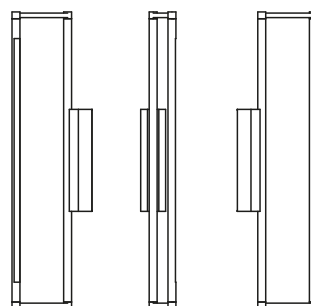

Appliques – Wall lights