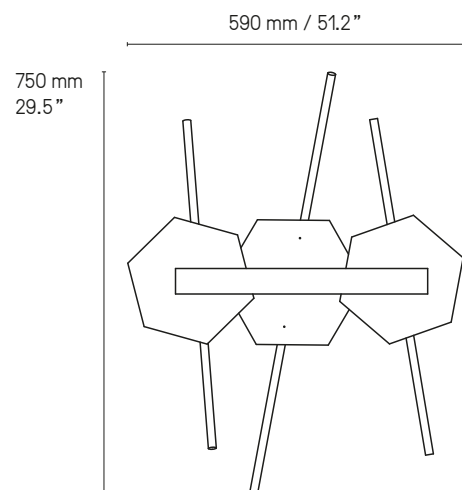

LINK

DESIGNED BY ÉMILIE CATHELINÉAU

Sobre et minimaliste, la collection *Link* encadre la lumière. Selon l'orientation du luminaire, la ligne épurée s'inscrit dans l'espace vertical et horizontal.

Simple and minimalist, the *Link* collection frames the light. Depending on the position of the light, the refined line can be fitted vertically or horizontally.

The wall light is adjustable in 2 ways. The front LED bar can be spinned around to diffuse the light in any direction and the rectangular frame can be flipped up and down when the light is positioned horizontally, and side to side when positioned vertically.

Lampadaire – Floor lamp Link SB

© Alexander Volodin & Ivan Erofeev
for Arch(e)type – Supplier GK Concept

Lampe de table – Table lamp

Lampe de table – Table lamp Link SB

Suspension – Pendant

La longueur des câbles est réglable à l'installation.
The height of the cables can be adjusted during installation.