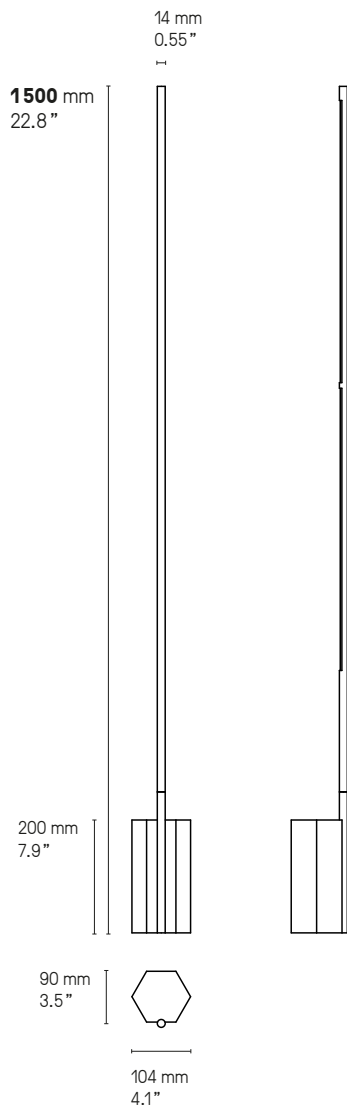

Lampadaire – Floor lamp

Lampadaire – Floor lamp Link SB

© Alexander Volodin & Ivan Erofeev
for Arch(e)type – Supplier GK Concept