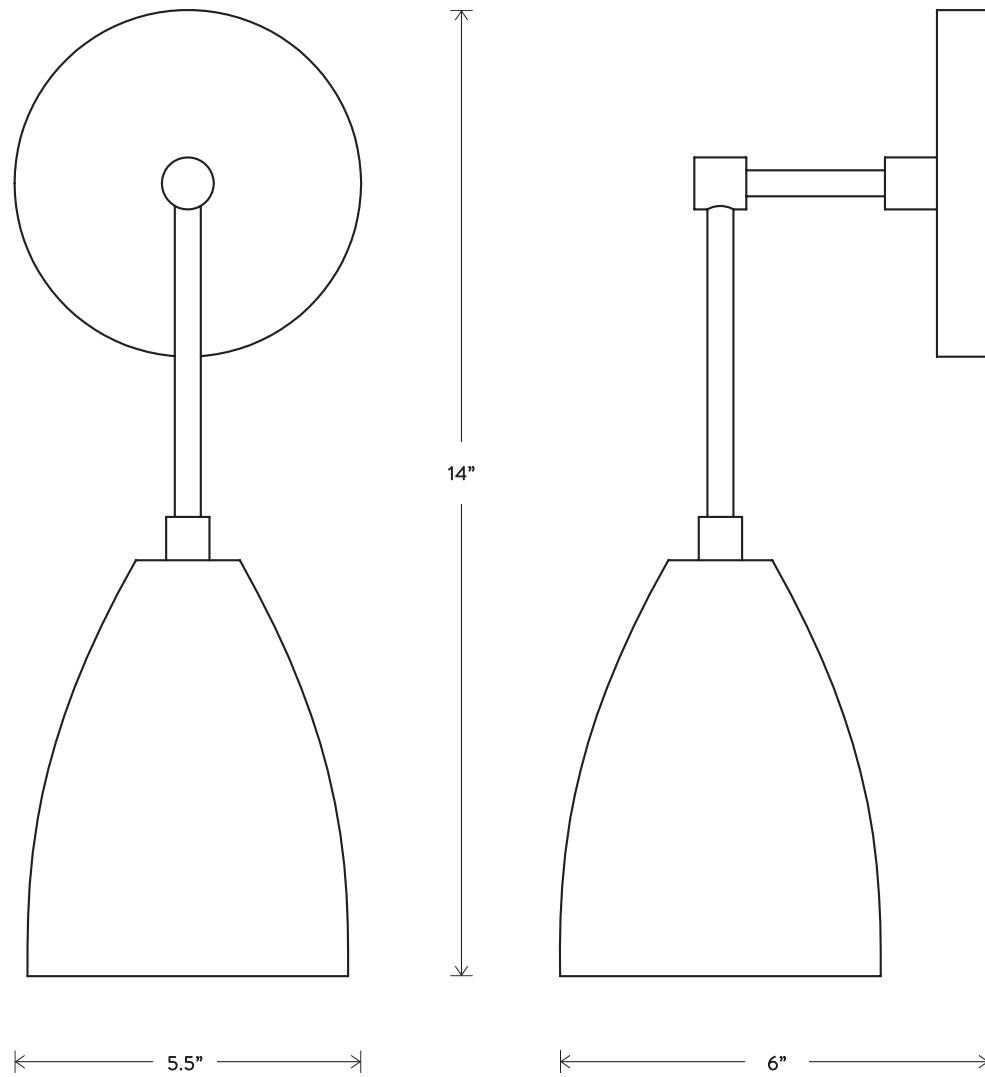

TWIG®

SCONCE

A MODERN SOLUTION FOR DIRECTIONAL LIGHTING.

A BRASS ARMATURE AND SHADE EMIT A SOFT POOL

OF LIGHT. SOLID OR TWO-TONE.

A P P A R A T U S

TWIG®

SCONCE

DIMENSIONS: 14" H, 5" W, 6" D

APPROXIMATE WEIGHT: 5 LBS

LAMPING: MAX 60W EACH

1 6W DIMMABLE LED BULB INCLUDED

480 LUMENS EACH, 2500K COLOR TEMPERATURE

BULB LIFE: 30,000 HOURS

120V: E26 GLOBE LG: MATTE WHITE, Ø 3"

240V: E27 GLOBE LG: MATTE WHITE, Ø 3"

UL / CE APPROVED

VOLTAGE: 120-240

A P P A R A T U S