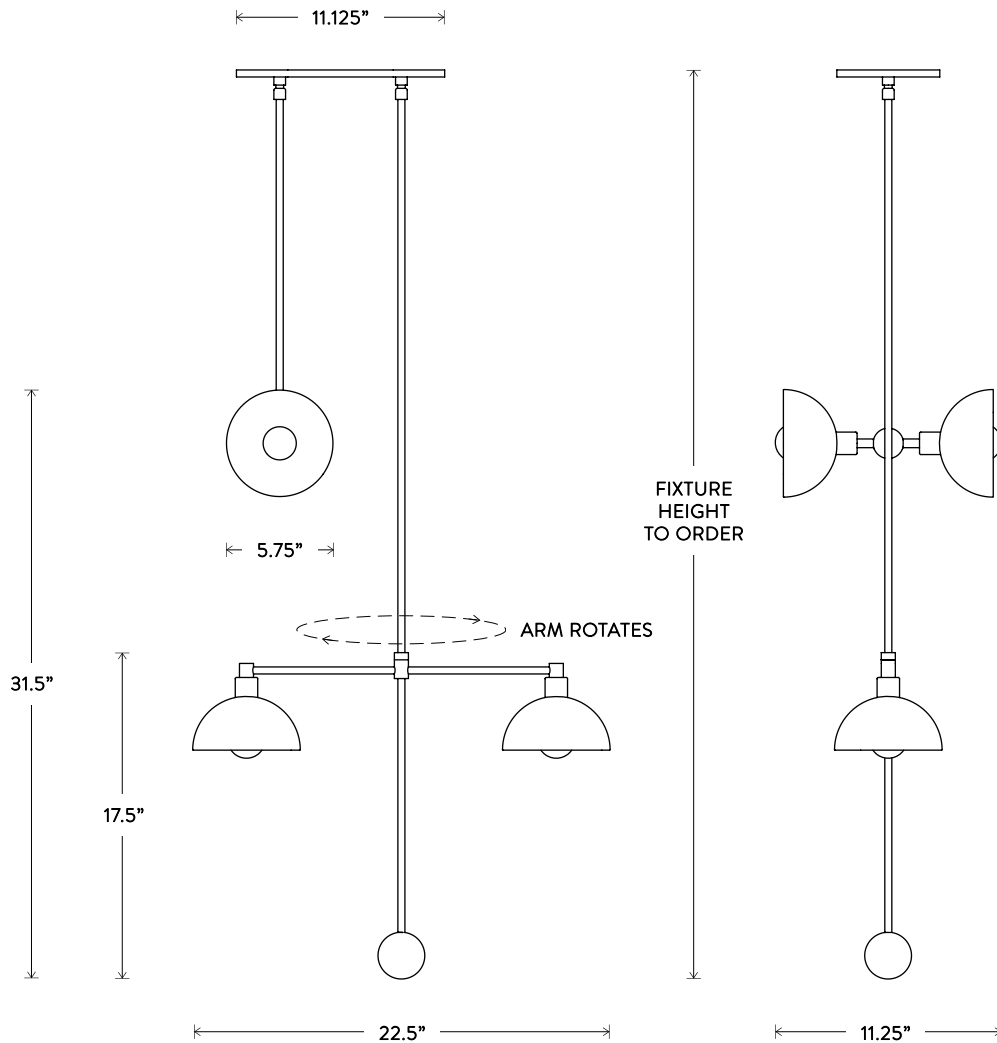

TRAPEZE® 4 MOBILE PENDANT

DIMENSIONS: 22.5" W, 11.25"D
HEIGHT TO ORDER
INCLUDES UP TO 60"
MINIMUM HEIGHT 40.5"
APPROXIMATE WEIGHT: 7 LBS

LAMPING: MAX 60W EACH
4 3W DIMMABLE LED BULBS INCLUDED
240 LUMENS EACH, 2500K COLOR TEMPERATURE
BULB LIFE: 30,000 HOURS
120V: E12 GLOBE SM: MATTE WHITE, Ø 1.75"
240V: E14 GLOBE SM: MATTE WHITE, Ø 1.75"

UL / CE APPROVED
VOLTAGE: 120-240

A P P A R A T U S