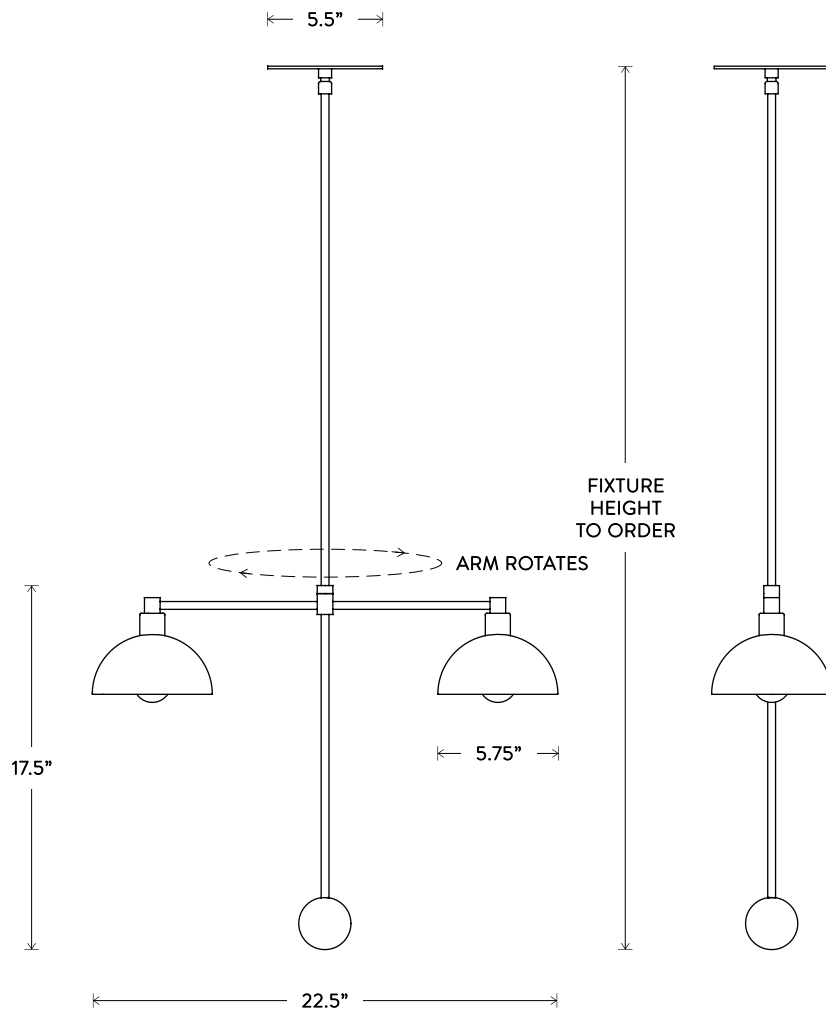

TRAPEZE® 2 MOBILE PENDANT

DIMENSIONS: 22.3" W, 5.75" D
HEIGHT TO ORDER
INCLUDES UP TO 60"
MINIMUM HEIGHT 32"
APPROXIMATE WEIGHT: 4 LBS

LAMPING: MAX 60W EACH
2 3W DIMMABLE LED BULBS INCLUDED
240 LUMENS EACH, 2500K COLOR TEMPERATURE
BULB LIFE: 30,000 HOURS
120V: E12 GLOBE SM: MATTE WHITE, Ø 1.75"
240V: E14 GLOBE SM: MATTE WHITE, Ø 1.75"

UL / CE APPROVED
VOLTAGE: 120-240

A P P A R A T U S