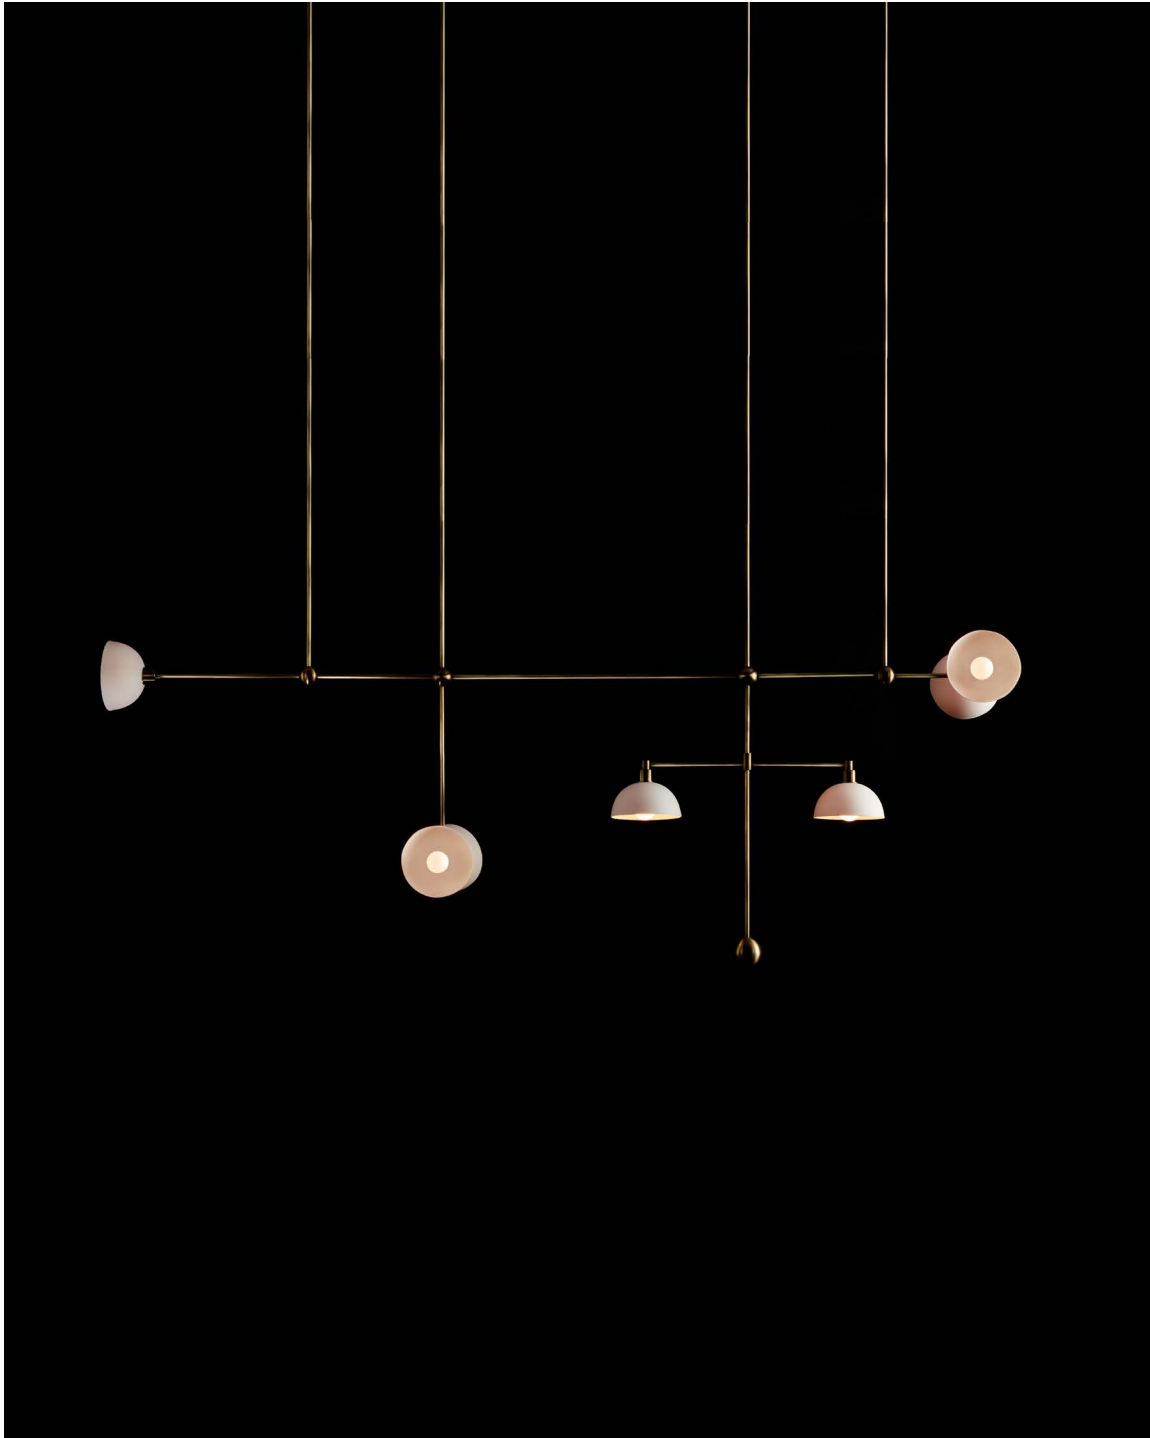

TRAPEZE® 7 MOBILE PENDANT
INSPIRED BY THE TENSION AND DYNAMICS OF THE
CIRCUS ACT, THIS SERIES CANTILEVERS GLOWING
BOWLS IN WEIGHTLESS MOBILE FORMATIONS,
CREATING A SOFT ILLUMINATION AND GRAPHIC
SILHOUETTE. AVAILABLE WITH EITHER BRASS OR
HAND-CAST PORCELAIN BOWLS.

A P P A R A T U S