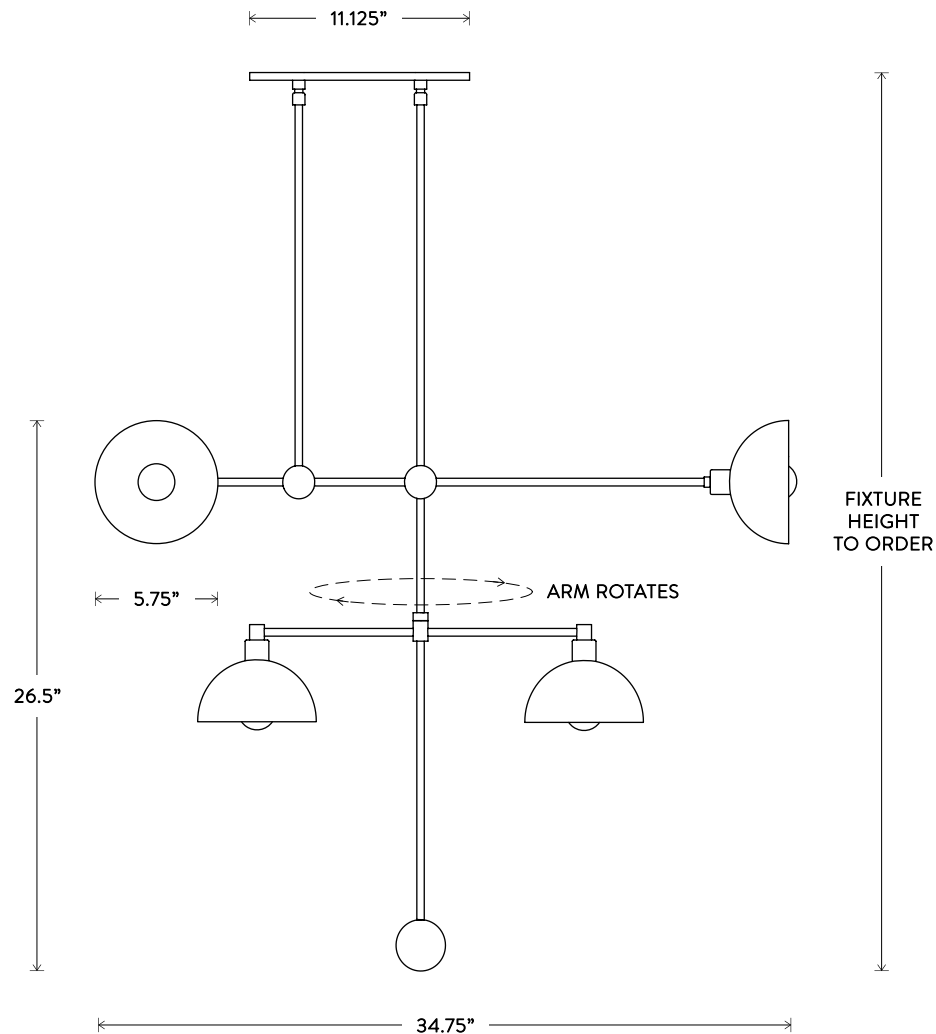

TRAPEZE® 5 MOBILE PENDANT

DIMENSIONS: 34.75" W, 11.5" D

HEIGHT TO ORDER

INCLUDES UP TO 60"

MINIMUM HEIGHT 36"

APPROXIMATE WEIGHT: 15 LBS

LAMPING: MAX 60W EACH

6 3W DIMMABLE LED BULBS INCLUDED

240 LUMENS EACH, 2500K COLOR TEMPERATURE

BULB LIFE: 30,000 HOURS

120V: E12 GLOBE SM: MATTE WHITE, Ø 1.75"

240V: E14 GLOBE SM: MATTE WHITE, Ø 1.75"

UL / CE APPROVED

VOLTAGE: 120-240

A P P A R A T U S