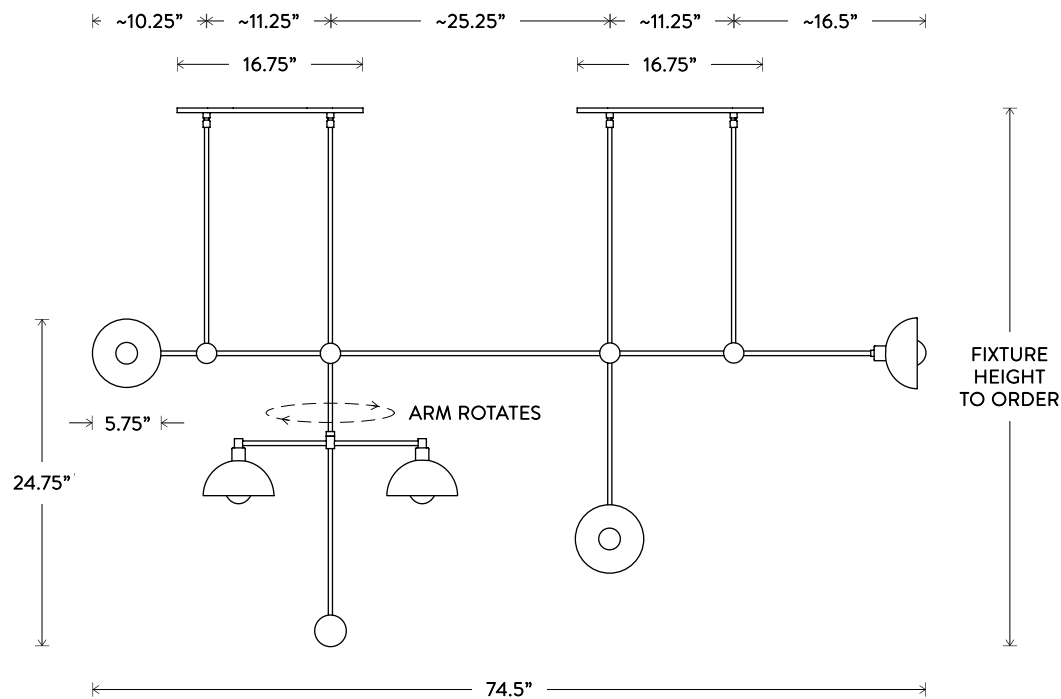

TRAPEZE® 7 MOBILE PENDANT

DIMENSIONS: 74.5" W, 11.25" D
HEIGHT TO ORDER
INCLUDES UP TO 85"
MINIMUM HEIGHT 36"
APPROXIMATE WEIGHT: 20 LBS

LAMPING: MAX 60W EACH
7 3W DIMMABLE LED BULBS INCLUDED
240 LUMENS EACH, 2500K COLOR TEMPERATURE
BULB LIFE: 30,000 HOURS
120V: E12 GLOBE SM: MATTE WHITE, Ø 1.75"
240V: E14 GLOBE SM: MATTE WHITE, Ø 1.75"

UL / CE APPROVED
VOLTAGE: 120-240

A P P A R A T U S