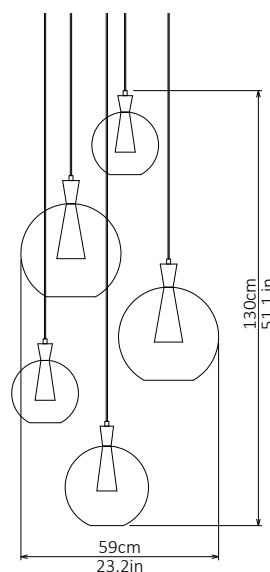

Specialists Finishes Available - metal

Brushed Nickel, Bronze, Antique Brass,

White Powder-coated