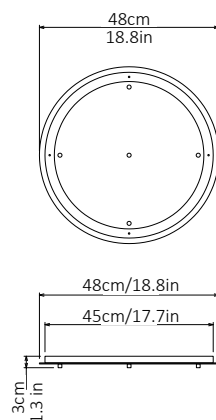

Specialists Finishes Available - metal

Brushed Nickel, Bronze, Antique Brass,

White Powder-coated