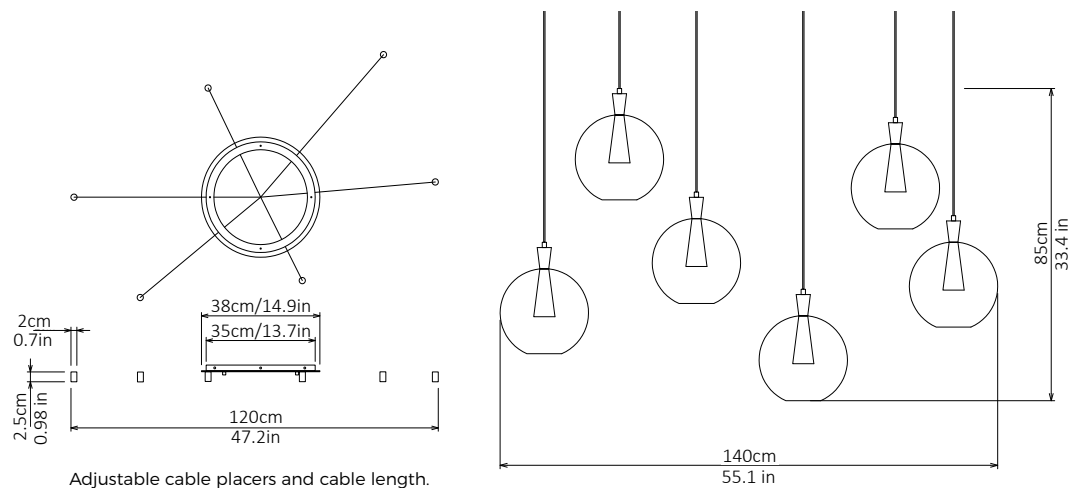

120V illumination

GU10 LED Bulb x 6
Lumens: 345m x 6
Colour Temperature: 2700K
Dimmable: LED dimmer required