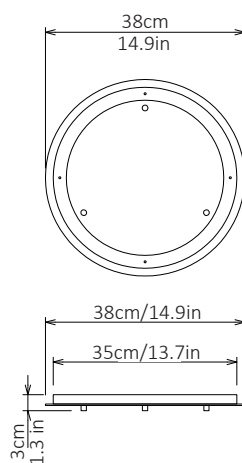

Dimensions inch

H 23.2in x W 20.1in x D 20.1in

Material

Glass + Brass

Weight

3 kg/ 6.6 lb

Finishes - metal

Brushed Brass, Brushed Nickel
Blackened Steel

Echo - 3 Piece Cluster

Lamp & Shade

Dimensions cm

H 77cm x W 51cm x D 51cm

Dimensions inch

H 30.3in x W 20.1in x D 20.1in

Material

Glass + Brass

MARC WOOD

A hand spun shade suspended between two white glass orbs creating an echoed glow of light via the illusion of mirrored reflections.

Echo Pendant

Lamp & Shade

Dimensions cm

H 35cm x W 45cm x D 45cm

Dimensions inch

H 13.7in x W 17.7in x D 17.7in

Material

Glass + Brass

Weight

2.5 kg/5.5 lb

Finishes - metal

Brushed Brass, Brushed Nickel
Blackened Steel