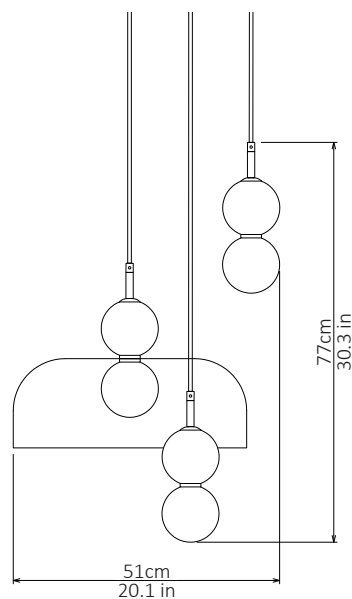

Dimensions inch

H 23.2in x W 20.1in x D 20.1in

Material

Glass + Brass

Weight

3 kg/ 6.6 lb

Finishes - metal

Brushed Brass, Brushed Nickel
Blackened Steel

Echo - 3 Piece Cluster

Lamp & Shade

Dimensions cm

H 77cm x W 51cm x D 51cm

Dimensions inch

H 30.3in x W 20.1in x D 20.1in

Material

Glass + Brass

MARC WOOD

A hand spun shade suspended between two white glass orbs creating an echoed glow of light via the illusion of mirrored reflections.

Echo Pendant

Lamp & Shade

Dimensions cm

H 35cm x W 45cm x D 45cm

Dimensions inch

H 13.7in x W 17.7in x D 17.7in

Material

Glass + Brass

Weight

2.5 kg/5.5 lb

Finishes - metal

Brushed Brass, Brushed Nickel
Blackened Steel