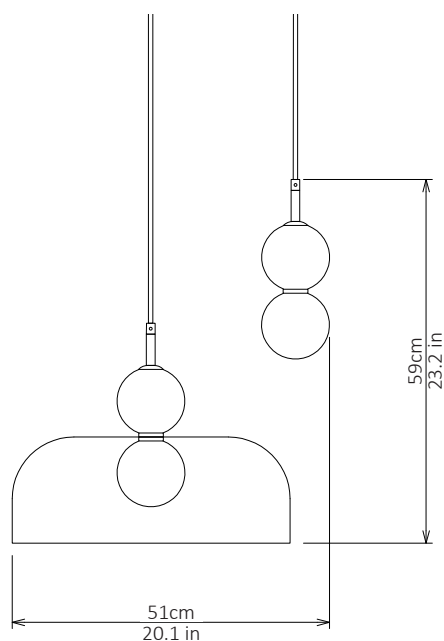

MARC WOOD

A hand spun shade suspended between two white glass orbs creating an echoed glow of light via the illusion of mirrored reflections.

Echo - 2 Piece Cluster

Lamp & Shade

Dimensions cm

H 59cm x W 51cm x D 51cm

Dimensions inch

H 23.2in x W 20.1in x D 20.1in

Material

Glass + Brass

Weight

3 kg/ 6.6 lb

Finishes - metal

Brushed Brass, Brushed Nickel
Blackened Steel

Suspension

2m/79in. Cable - Black

Canopy

White Finish,
Dia 38cm/ 14.9in x 3cm/ 1.3in
Bespoke colours available.
Can be inset or surface mounted.

Driver

Dimmable driver included.

240V Illumination

Integrated LED
Lumens: 740lm x 2
Colour Temperature: 2700K
Dimmable: LED dimmer required

120V illumination

Integrated LED
Lumens: 740lm x 2
Colour Temperature: 2700K
Dimmable: LED dimmer required