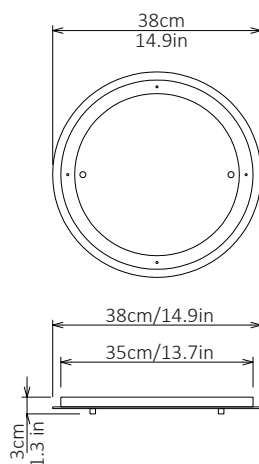

MARC WOOD

A hand spun shade suspended between two white glass orbs creating an echoed glow of light via the illusion of mirrored reflections.

Echo - 2 Piece Cluster

Lamp & Shade

Dimensions cm

H 59cm x W 51cm x D 51cm

Dimensions inch

H 23.2in x W 20.1in x D 20.1in

Material

Glass + Brass

Weight

3 kg/ 6.6 lb

Finishes - metal

Brushed Brass, Brushed Nickel
Blackened Steel

Suspension

2m/79in. Cable - Black

Canopy

White Finish,
Dia 38cm/ 14.9in x 3cm/ 1.3in
Bespoke colours available.
Can be inset or surface mounted.

Driver

Dimmable driver included.

240V Illumination

Integrated LED
Lumens: 740lm x 2
Colour Temperature: 2700K
Dimmable: LED dimmer required

120V illumination

Integrated LED
Lumens: 740lm x 2
Colour Temperature: 2700K
Dimmable: LED dimmer required