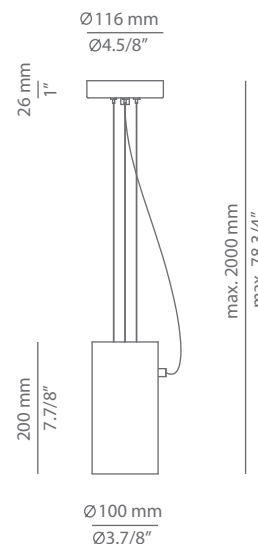

CYLS

T-3905

suspension lamp

Date	Type
Project	
Location	
Model #	Quantity
Specifier	

Description

Metallic suspension lamp with cylindrical head.
Adjustable height.

Pictures above might not show the specified dimensions or material. They are for illustration purposes only.

Ordering information

Product Code	Lamp		Finish body
T-3905	LED or Fluor. up to 20W (bulb not included) E27 / 230V Dimmable when using dimmable lamps	A+ → A	<ul style="list-style-type: none"> 26 BLK Black 55 BG Beige CUSTOM

Date	Type
Project	
Location	
Model #	Quantity
Specifier	

Description

Metallic floor lamp with cylindrical head.
Shade is made of polyester fiber protected by a PVC coating.
Adjustable height.

Pictures above might not show the specified dimensions or material. They are for illustration purposes only.

Ordering information

Product Code	Lamp		Finish body
T-3905P	LED or Fluor. up to 20W (bulb not included) E27 / 230V Dimmable when using dimmable lamps	A* → A	<ul style="list-style-type: none"> 26 BLK Black 55 BG Beige CUSTOM