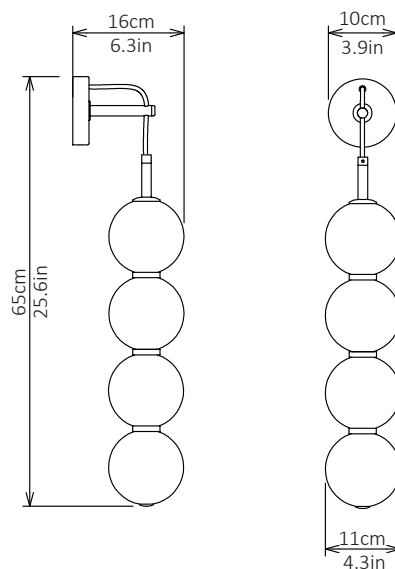

Dimensions inch

H 17in x W 4.3in x D 6.3in

Material

Glass + Brass

Weight

0.8 kg/1.8 lb

Suspension

None

Echo Wall Light 4

Lamp

Dimensions cm

H 65cm x W 11cm x D 16cm

Dimensions inch

H 25.6in x W 4.3in x D 6.3in

Material

Glass + Brass

MARC WOOD

Two delicate white glass orbs stacked on top of one another to create an echoed glow of light and the illusion of subtle reflections.

Echo Wall Light 6

Lamp

Dimensions cm

H 86cm x W 11cm x D 16cm

Dimensions inch

H 33.9in x W 4.3in x D 6.3in

Material

Glass + Brass

Weight

1.8 kg/4 lb

Suspension

None