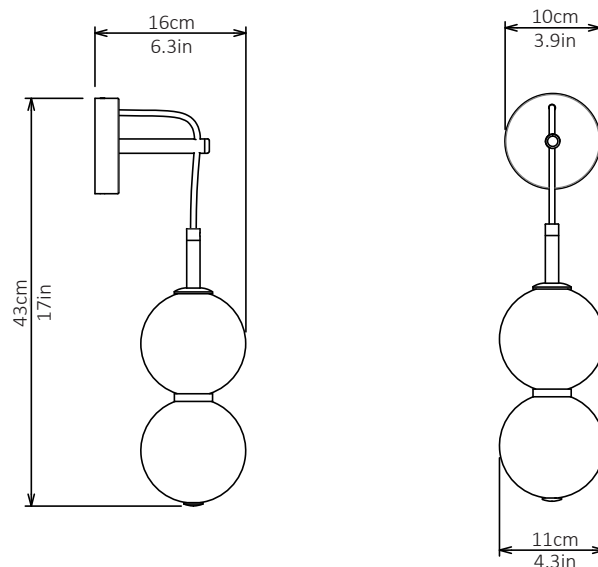

Specialists Finishes Available - metal

Brushed Nickel, Bronze, Antique Brass,
White Powder-coated