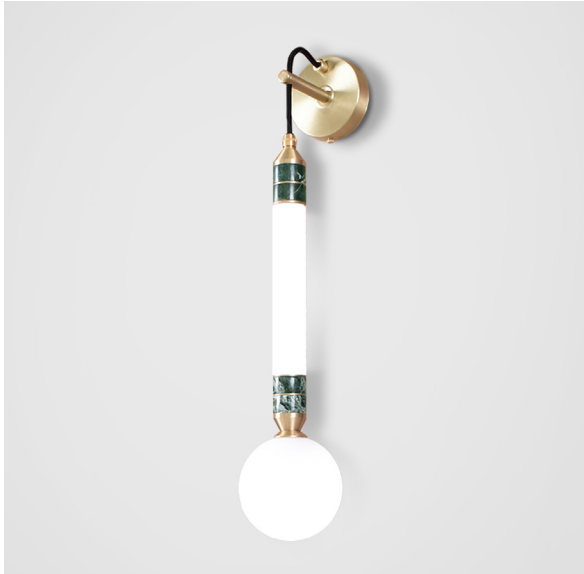

Available in both small and large, the collection can be hung as a single piece or in multiples to create statement installations for show stopping interiors.

Greenstone wall light - large

Dimensions cm

Verde Guatemala

Weight

1.5kg (2.2 lbs)

Finishes - metal

Brushed brass, Brushed nickel
Blackened steel

Suspension

Cable - black, fabric covered

Canopy

Lumens: 900lm

Colour Temperature: 2700K

Dimmable: LED dimmer required

Driver

Dimmable driver included

MARC WOOD

The Greenstone collection takes inspiration from ornamental Indian architecture and draws upon traditional stone masonry techniques combined with state of the art manufacturing processes. The Rajasthan Greenstone is sourced from north east India, before being delicately shaped by London based stonemasons.

Available in both small and large, the collection can be hung as a single piece or in multiples to create statement installations for show stopping interiors.

Greenstone wall light - small

Dimensions cm