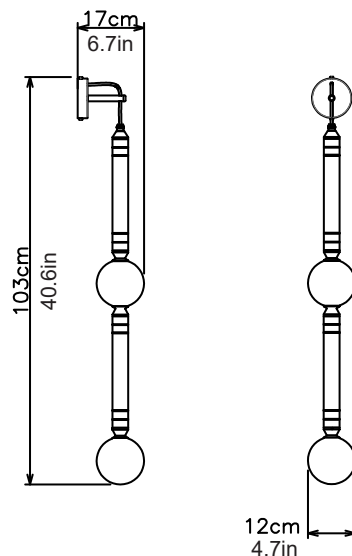

Driver

Dimmable driver included