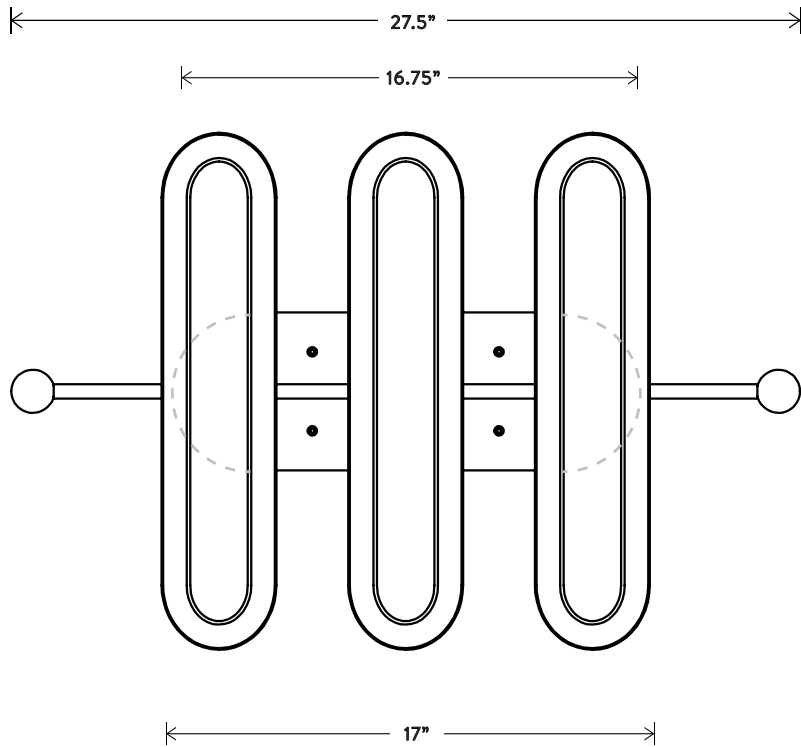

CIRCUIT™ 3

DIMENSIONS: 18" H, 27.5" W, 5.5" D
APPROXIMATE WEIGHT: 15 LBS

LAMPING: 3 16W DIMMABLE LED MODULES
1700 LUMENS EACH, 2700K COLOR TEMPERATURE
LED ONBOARD DRIVER
BULB LIFE: 50,000 HOURS

UL / CE APPROVED
VOLTAGE: 120-240

A P P A R A T U S