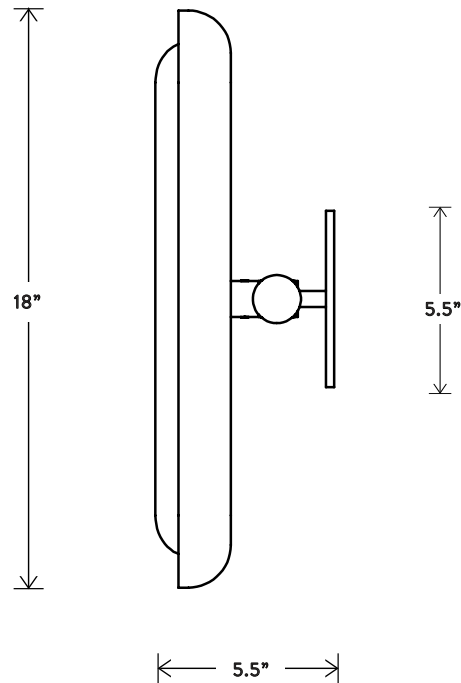

CIRCUIT™ 2

DIMENSIONS: 18" H, 21" W, 5.5" D

APPROXIMATE WEIGHT: 10 LBS

LAMPING: 2 16W DIMMABLE LED MODULES
1700 LUMENS EACH, 2700K COLOR TEMPERATURE
LED ONBOARD DRIVER
BULB LIFE: 50,000 HOURS

UL / CE APPROVED

VOLTAGE: 120-240

A P P A R A T U S