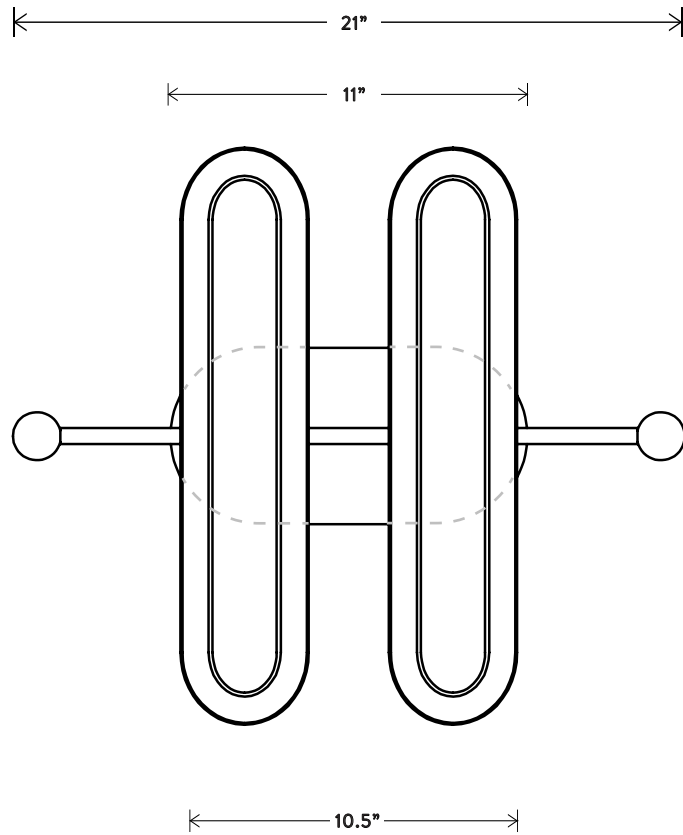

CIRCUIT™ 2

DIMENSIONS: 18" H, 21" W, 5.5" D

APPROXIMATE WEIGHT: 10 LBS

LAMPING: 2 16W DIMMABLE LED MODULES
1700 LUMENS EACH, 2700K COLOR TEMPERATURE
LED ONBOARD DRIVER
BULB LIFE: 50,000 HOURS

UL / CE APPROVED

VOLTAGE: 120-240

A P P A R A T U S