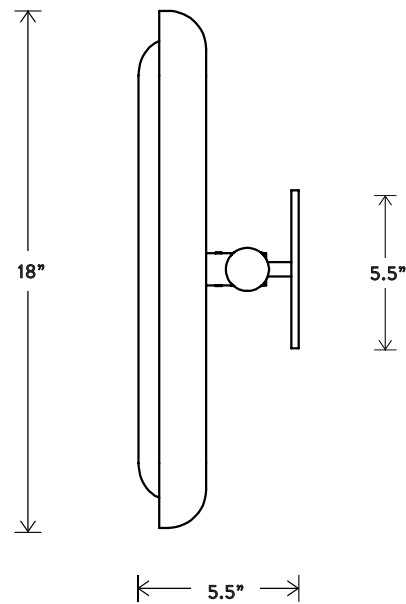

CIRCUIT™ 3

DIMENSIONS: 18" H, 27.5" W, 5.5" D
APPROXIMATE WEIGHT: 15 LBS

LAMPING: 3 16W DIMMABLE LED MODULES
1700 LUMENS EACH, 2700K COLOR TEMPERATURE
LED ONBOARD DRIVER
BULB LIFE: 50,000 HOURS

UL / CE APPROVED
VOLTAGE: 120-240

A P P A R A T U S