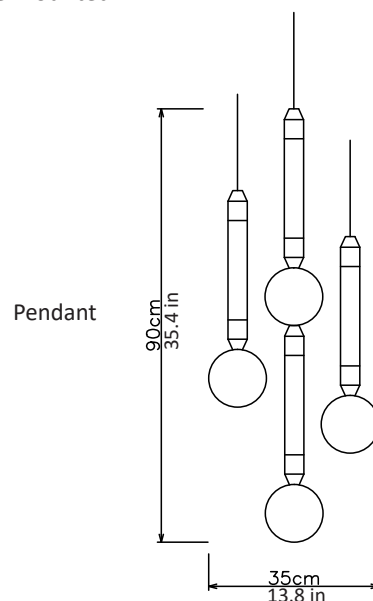

MARC WOOD

Greenstone cluster - 3 piece

Dimensions cm

W 35cm x H 90cm x D 35cm

Dimensions inch

W 13.8in x H 35.4in x D 13.8in

Material

Glass + Metal + Marble

Dimmable: LED dimmer required

Driver

Dimmable driver included

MARC WOOD

Greenstone cluster - 5 piece

Dimensions cm

W 50cm x H 130cm x D 50cm

Dimensions inch

W 19.7in x H 51.2in x D 19.7in

Material

Glass + Metal + Marble

Finishes - glass

Pearl white

Marble

Verde Guatemala

Weight