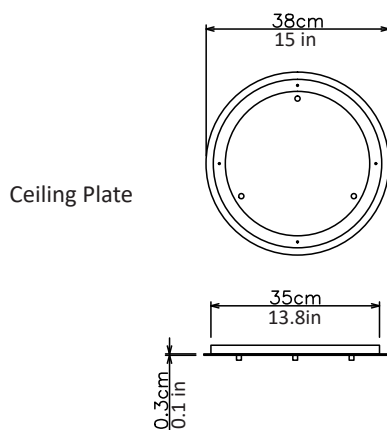

MARC WOOD

Greenstone cluster - 3 piece

Dimensions cm

W 35cm x H 90cm x D 35cm

Dimensions inch

W 13.8in x H 35.4in x D 13.8in

Material

Glass + Metal + Marble

Dimmable: LED dimmer required

Driver

Dimmable driver included

MARC WOOD

Greenstone cluster - 5 piece

Dimensions cm

W 50cm x H 130cm x D 50cm

Dimensions inch

W 19.7in x H 51.2in x D 19.7in

Material

Glass + Metal + Marble

Finishes - glass

Pearl white

Marble

Verde Guatemala

Weight

48cm (18.9in) x 2.5cm (1in)

Plate can be inset or surface mounted

240V Illumination

Integrated LED

Lumens: 900lm

Colour Temperature: 2700K

Dimmable: LED dimmer required

120V illumination