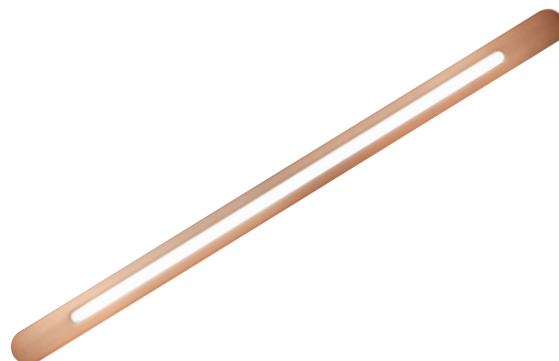

SMILE

A-3350 / A-3351 / A-3352

wall lamp

Date	Type
Project	
Location	
Model #	Quantity
Specifier	

Description

Linear metallic wall lamp providing direct and indirect light.
 Translucent acrylic top and bottom diffuser.
 Front metal plate.

SPECIAL REQUIREMENTS

Custom finishes and versions

We offer custom plated or RAL finishes and shades.

Alternate lamping and sizes available for projects. Consult our offices.

Special instructions

SMILE

A-3350A / A-3351A / A-3352A
wall lamp

Date	Type
Project	
Location	
Model #	Quantity
Specifier	

Description

Linear metallic wall lamp providing direct and indirect light.

Translucent acrylic top and bottom diffuser.

Front metal plate with an acrylic diffuser aperture.