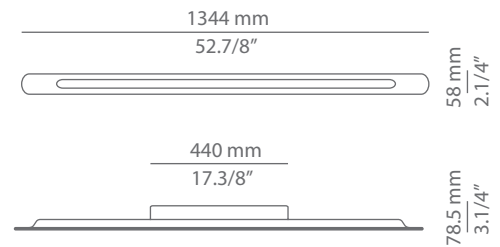

Product Code	Lamp
■ A-3352A	■ Electronic Fluorescent / 54W / T5 ▶ A Universal Voltage (not included) Non Dimmable

Finish	
■ 22 CH	Chrome
■ 74 WH	White
■ CUSTOM	

Optional
■ Laser cut signage (minimum order 25 units required)