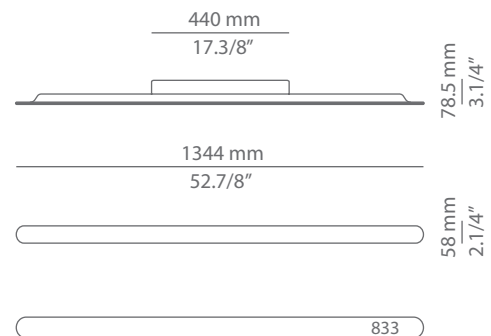

Product Code	Lamp
■ A-3352	■ Electronic Fluorescent / 54W / T5 ▶ A Universal Voltage (not included) Non Dimmable

Finish	Optional
■ 22 CH Chrome	■ Laser cut signage
■ 74 WH White	(minimum order
■ 44 CP Copper	25 units required)
■ CUSTOM