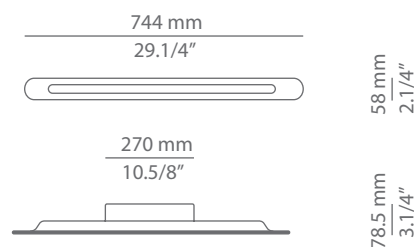

Ordering information

Product Code	Lamp	Finish	Optional
■ A-3350A	■ Electronic Fluorescent / 24W / T5 ▶ A 230V (not included) Non Dimmable	■ 22 CH Chrome ■ 74 WH White ■ CUSTOM	■ Laser cut signage (minimum order 25 units required)