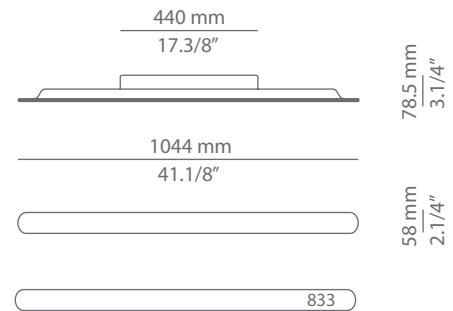

SMILE

A-3350 / A-3351 / A-3352

wall lamp

Date	Type
Project	
Location	
Model #	Quantity
Specifier	

Ordering information

Product Code	Lamp
■ A-3351	■ Electronic Fluorescent / 39W / T5 ▶ A Universal Voltage (not included) Non Dimmable

Finish	Optional
■ 22 CH Chrome	■ Laser cut signage
■ 74 WH White	(minimum order
■ 44 CP Copper	25 units required)
■ CUSTOM