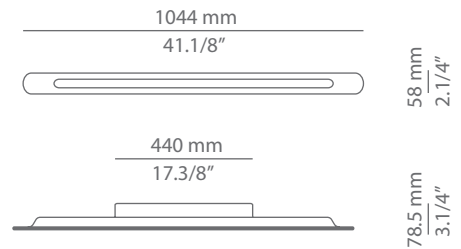

SMILE

A-3350A / A-3351A / A-3352A
wall lamp

Date	Type
Project	
Location	
Model #	Quantity
Specifier	

Ordering information

Product Code	Lamp
■ A-3351A	■ Electronic Fluorescent / 39W / T5 ▶ A Universal Voltage (not included) Non Dimmable

Finish	
■ 22 CH	Chrome
■ 74 WH	White
■ CUSTOM	

Optional
■ Laser cut signage (minimum order 25 units required)