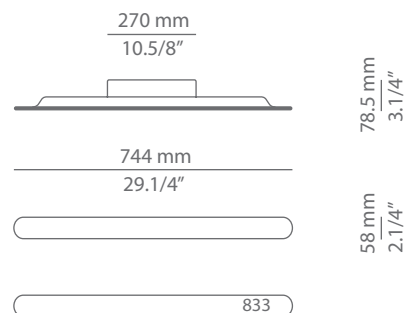

SMILE

A-3350 / A-3351 / A-3352

wall lamp

Date	Type
Project	
Location	
Model #	Quantity
Specifier	

Description

Linear metallic wall lamp providing direct and indirect light.
 Translucent acrylic top and bottom diffuser.
 Front metal plate.

Pictures above might not show the specified dimensions or material. They are for illustration purposes only.

Ordering information

Product Code	Lamp	Finish	Optional
<input type="checkbox"/> A-3350	<input type="checkbox"/> Electronic Fluorescent / 24W / T5 ▶ A 230V (not included) Non Dimmable	<input type="checkbox"/> 22 CH Chrome <input type="checkbox"/> 74 WH White <input type="checkbox"/> 44 CP Copper <input type="checkbox"/> CUSTOM	<input type="checkbox"/> Laser cut signage (minimum order 25 units required)